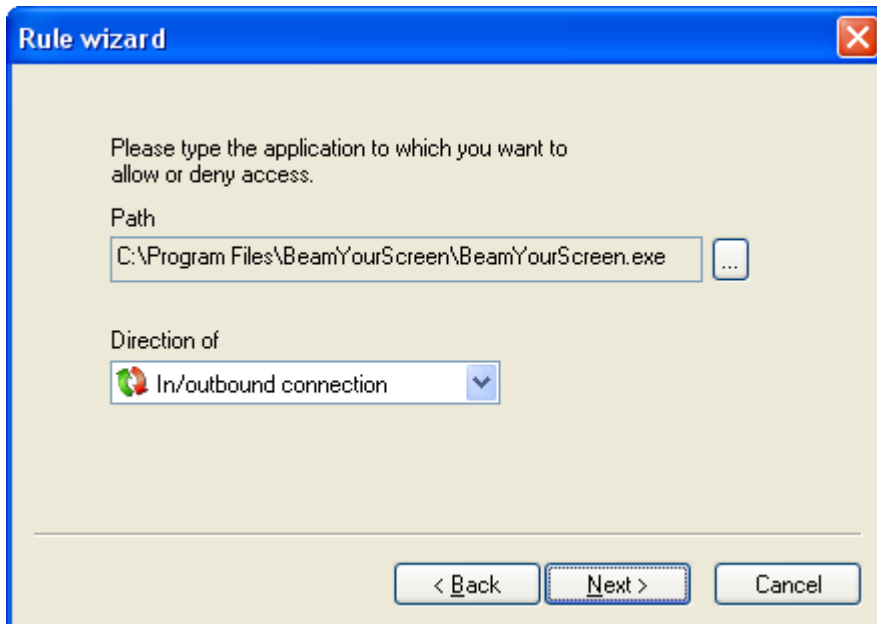

The G DATA Internet Security Rule sets list will open. Double-click on **Direct Internet Connection**.

Please choose **Allow** or **Deny** access to a specific application and click Next.

Make sure to choose In/outbound connection in the direction drop-down list.

Under the **Path** field, browse for and select the BeamYourScreen executable file and click Open.

Then click **Next** when you return to the Rule wizard window.

Choose **Allow** and click **Finish**.

BeamYourScreen is in the list of the allowed applications.