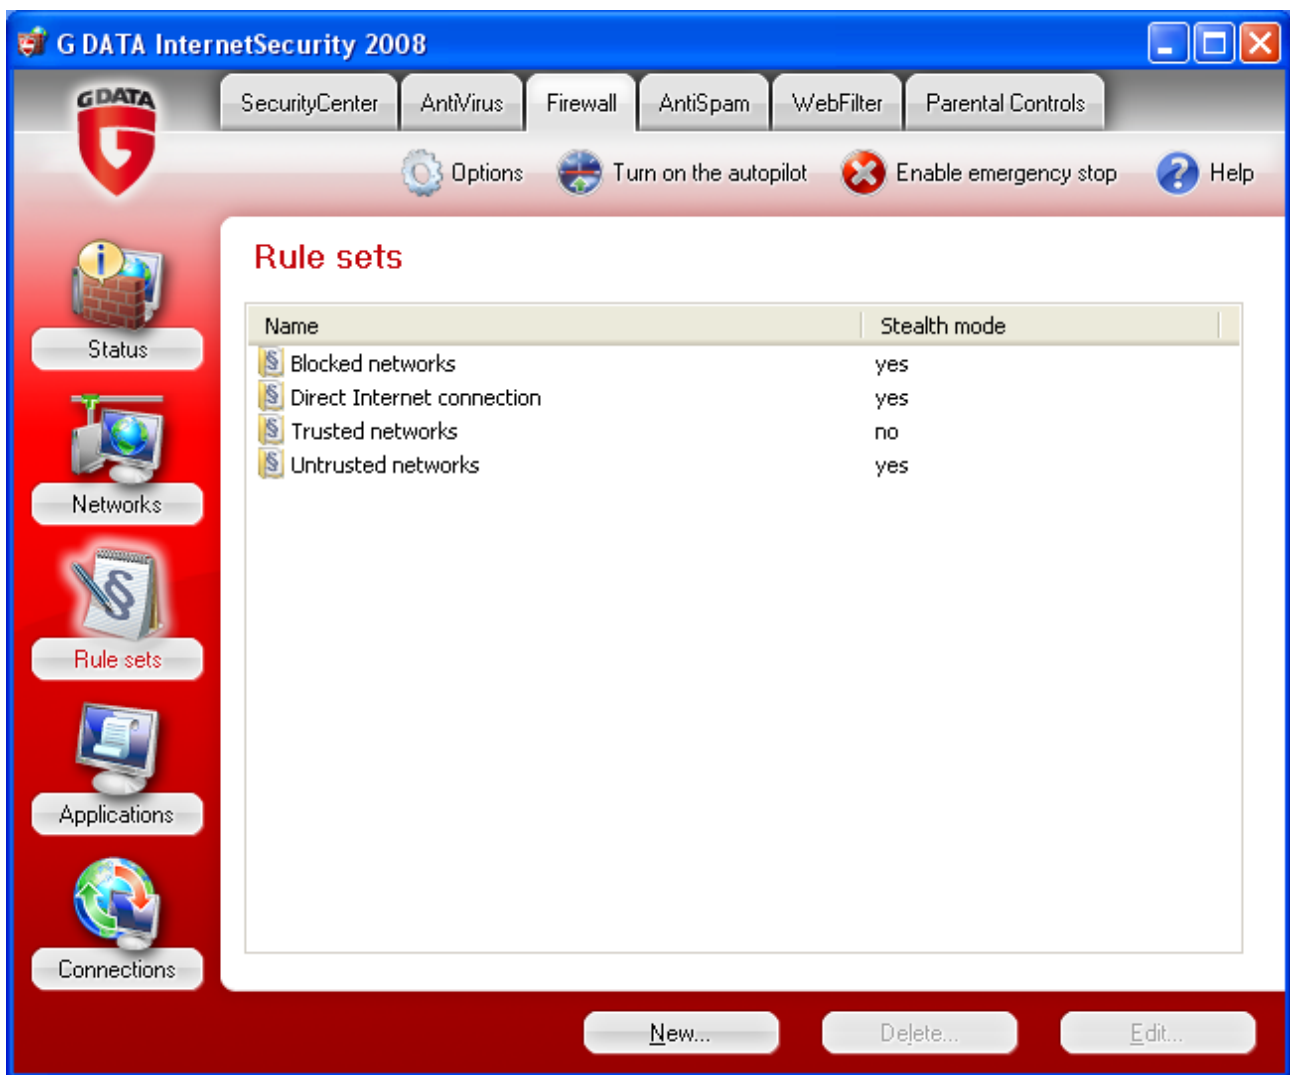

## Create an Exception Rule

If you use the G DATA Internet Security personal firewall on your PC you might have to first create an **Exception Rule** for BeamYourScreen. In case you receive the following message please proceed as described below.

Click on the G DATA Internet Security icon  next to your computer clock.

G DATA Internet Security main window will appear. Click on **Firewall** tab. The G DATA Internet Security Firewall page will open. Click on **Rule sets** in the left-hand vertical menu.

The G DATA Internet Security Rule sets list will open. Double-click on **Direct Internet Connection**.

Please choose **Allow** or **Deny** access to a specific application and click Next.

Make sure to choose In/outbound connection in the direction drop-down list.