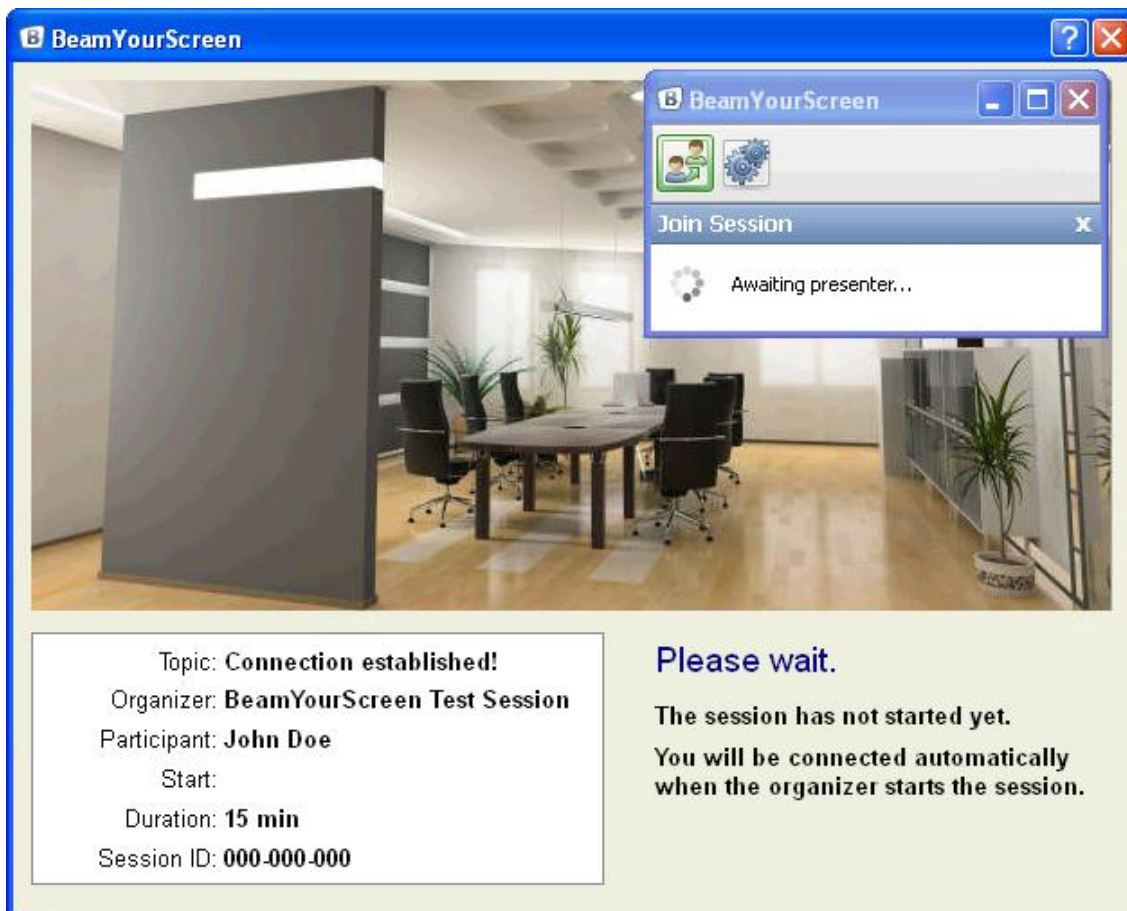

The following message will appear confirming that you can establish a connection with BeamYourScreen: