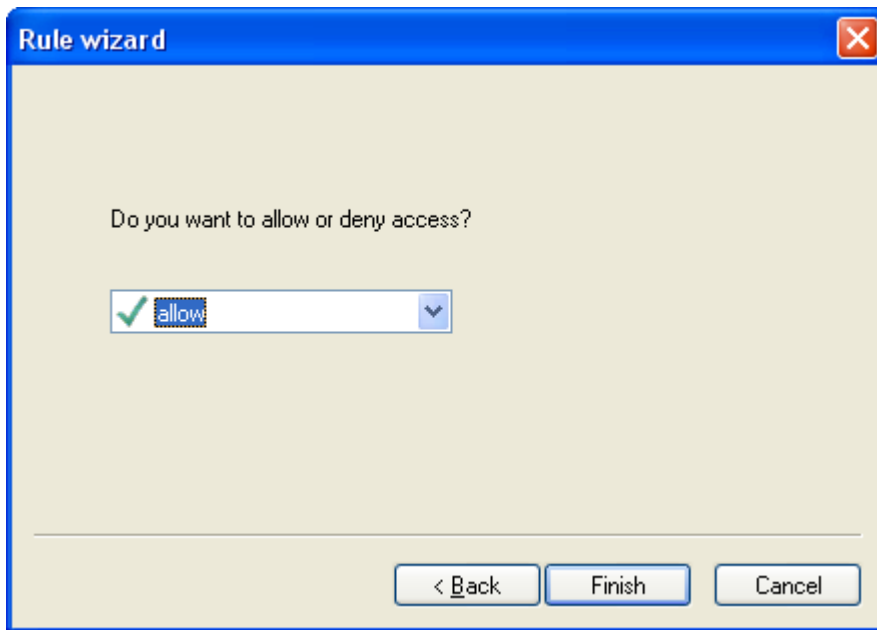

The G DATA Internet Security Rule sets list will open. Double-click on **Direct Internet Connection**.

Please choose **Allow** or **Deny** access to a specific application and click Next.

Make sure to choose In/outbound connection in the direction drop-down list.

Under the **Path** field, browse for and select the BeamYourScreen executable file and click Open.

Then click **Next** when you return to the Rule wizard window.

Choose **Allow** and click **Finish**.

BeamYourScreen is in the list of the allowed applications.