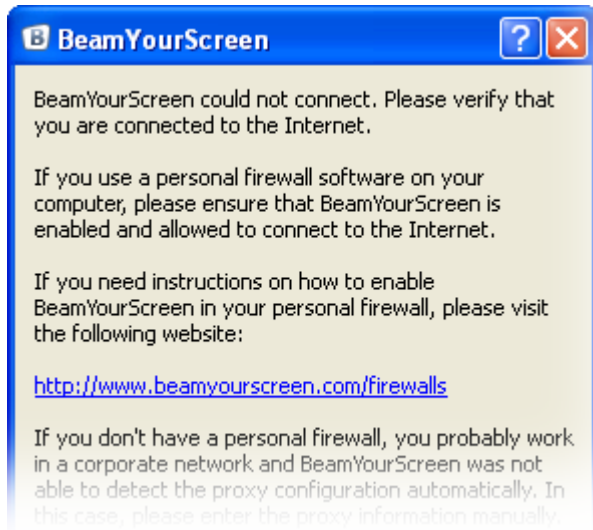

## Create an Exception Rule

If you use the G DATA Internet Security personal firewall on your PC you might have to first create an **Exception Rule** for BeamYourScreen. In case you receive the following message please proceed as described below.