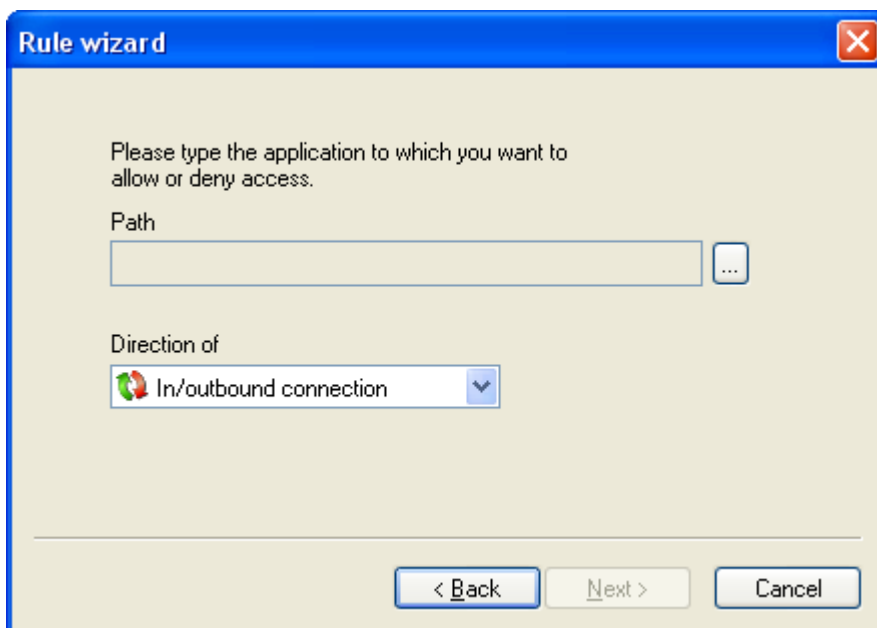

Click on the G DATA Internet Security icon  next to your computer clock.

G DATA Internet Security main window will appear. Click on **Firewall** tab. The G DATA Internet Security Firewall page will open. Click on **Rule sets** in the left-hand vertical menu.

The G DATA Internet Security Rule sets list will open. Double-click on **Direct Internet Connection**.

Please choose **Allow** or **Deny** access to a specific application and click Next.

Make sure to choose In/outbound connection in the direction drop-down list.