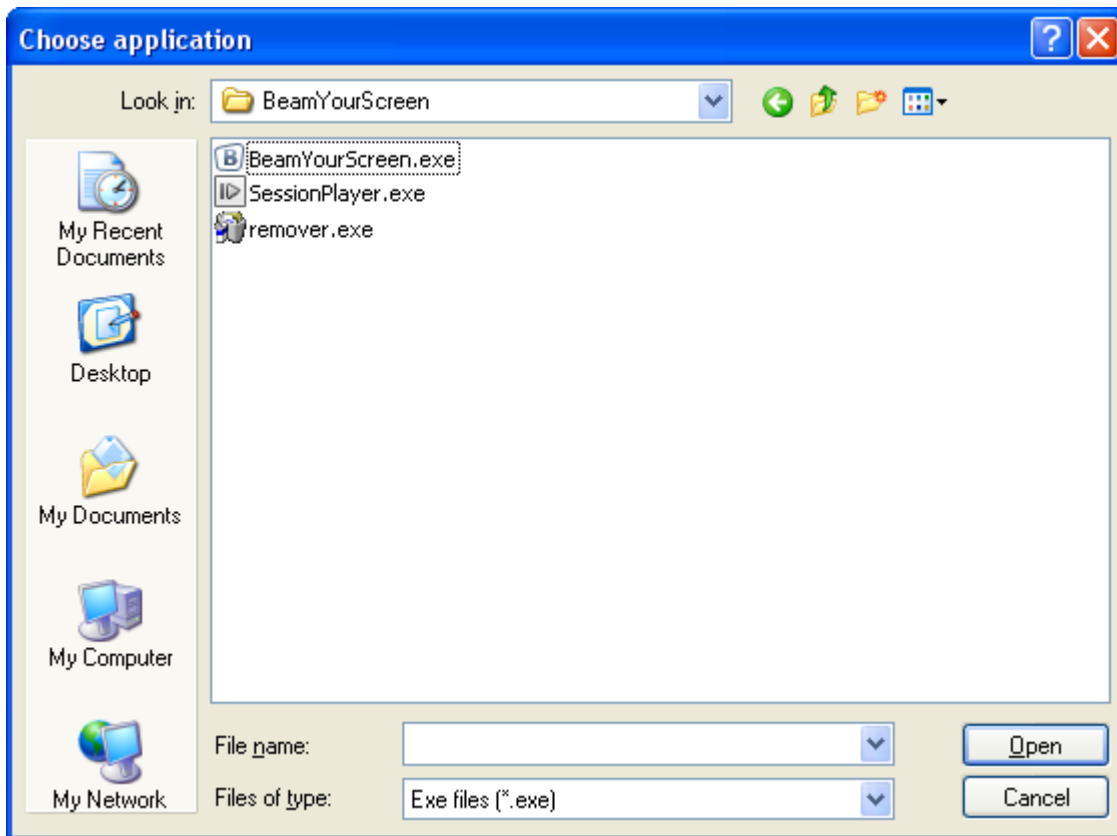

The G DATA Internet Security Rule sets list will open. Double-click on **Direct Internet Connection**.

Please choose **Allow** or **Deny** access to a specific application and click Next.

Make sure to choose In/outbound connection in the direction drop-down list.

Under the **Path** field, browse for and select the BeamYourScreen executable file and click Open.

Then click **Next** when you return to the Rule wizard window.

Choose **Allow** and click **Finish**.

BeamYourScreen is in the list of the allowed applications.