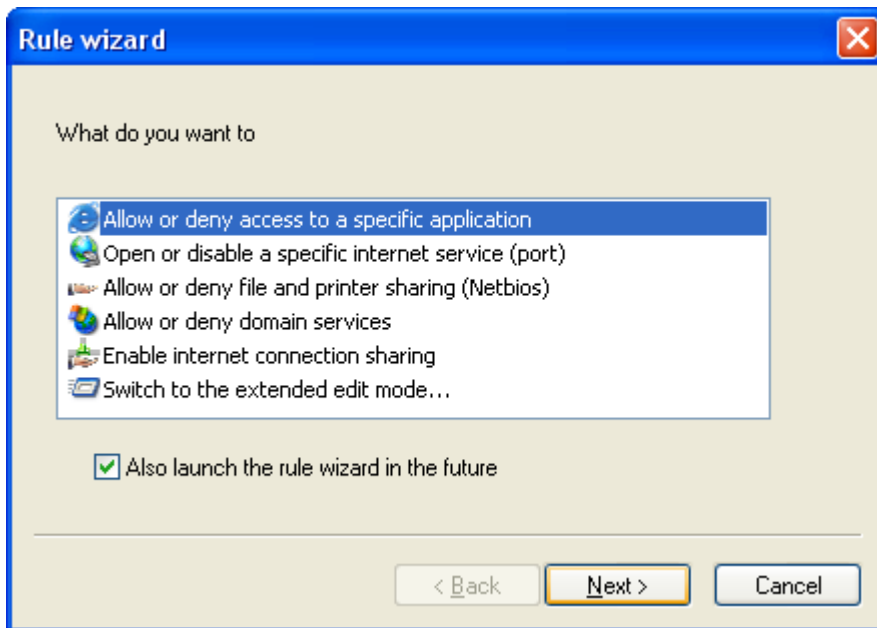

Click on the G DATA Internet Security icon  next to your computer clock.

G DATA Internet Security main window will appear. Click on **Firewall** tab. The G DATA Internet Security Firewall page will open. Click on **Rule sets** in the left-hand vertical menu.

The G DATA Internet Security Rule sets list will open. Double-click on **Direct Internet Connection**.

Please choose **Allow** or **Deny** access to a specific application and click Next.

Make sure to choose In/outbound connection in the direction drop-down list.