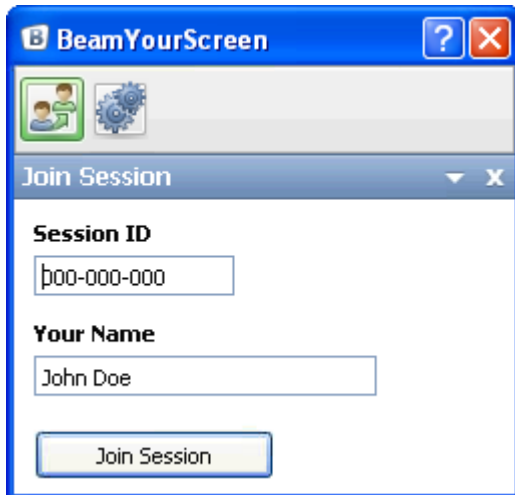

The G DATA Internet Security Rule sets list will open. Double-click on **Direct Internet Connection**.

Please choose **Allow** or **Deny** access to a specific application and click Next.

Make sure to choose In/outbound connection in the direction drop-down list.

Under the **Path** field, browse for and select the BeamYourScreen executable file and click Open.

Then click **Next** when you return to the Rule wizard window.

Choose **Allow** and click **Finish**.

BeamYourScreen is in the list of the allowed applications.

## Run a Connection Test

Go to the BeamYourScreen homepage and click on Join Session. When prompted enter 000-000-000 as the session ID along with your name. Then click Join Session. Alternatively you can open the software on your computer. To do so, click on Start menu > BeamYourScreen > BeamYourScreen > to open and run the software. The panel will appear on your screen. Click on the  button and enter the 000-000-000 session ID and your name. Then click Join Session.